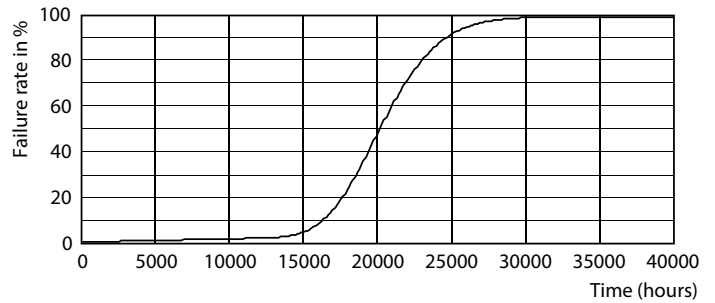

Life Expectancy Diagram