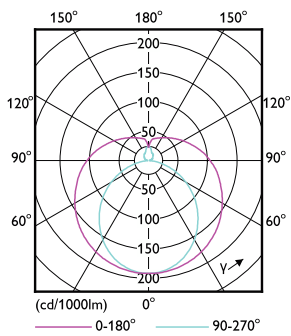

Ecofit Ledtubes T8

Product Length	1,200 mm
Bulb Shape	T8
Approval and Application	
Energy Efficiency Class	F
Energy Saving Product	Yes
Approval Marks	RoHS compliance CE marking KEMA Keur certificate
Energy Consumption kWh/1000 h	16 kWh
EPREL Registration Number	726134
EU RoHS compliant	Yes

Product Data

Order product name	Ecofit LEDtube 1200mm 16W 840 T8
Full product name	Ecofit LEDtube 1200mm 16W 840 T8
Full product code	871951440371000
Order code	40371000
Material Nr. (12NC)	929003130502
Net Weight (Piece)	0.220 kg
EAN/UPC - Product/Case	8719514403710
Numerator - Packs per outer box	20
EAN/UPC - Case	8719514403727

Dimensional drawing

Product	D1	D2	A1	A2	A3
Ecofit LEDtube 1200mm 16W 840 T8	25.7 mm	28 mm	1,198 mm	1,205 mm	1,212 mm

Photometric data

Light Distribution Diagram - Ecofit LEDtube 1200mm 16W 840 T8