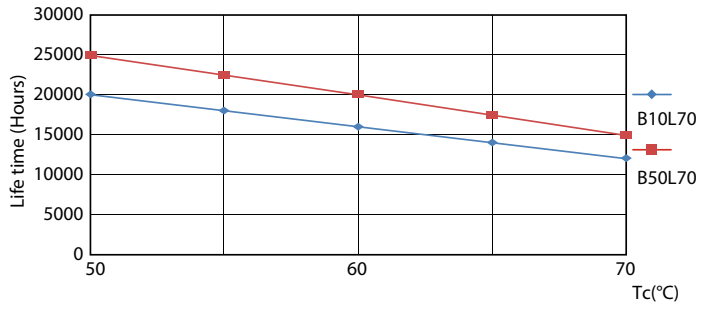

Ecofit Ledtubes T8

Lifetime

LEDtube ECO SLR 16W 20K LifetimeVsTc-LED