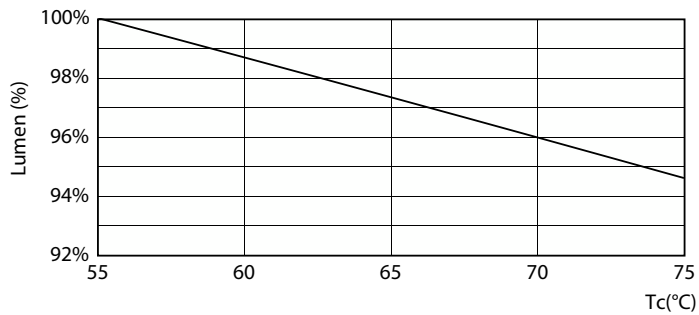

LEDtube ECO SLR 16W 20K FailureRate-LED

Lumen Maintenance Diagram - Ecofit LEDtube 1200mm 16W 840 T8