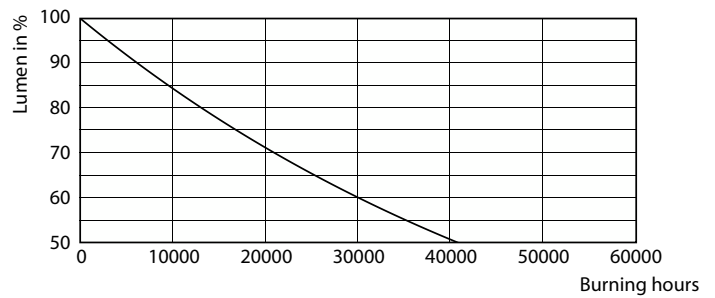

## Lifetime

LEDtube ECO SLR 16W 20K FailureRate-LED

Life Expectancy Diagram

Lumen Maintenance Diagram - Ecofit LEDtube 1200mm 16W 840 T8

Lumen Maintenance Diagram - Ecofit LEDtube 1200mm 16W 840 T8