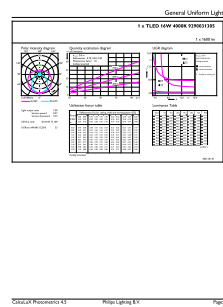

# Ecofit Ledtubes T8

Product Length	1,200 mm
Bulb Shape	T8
<b>Approval and Application</b>	
Energy Efficiency Class	F
Energy Saving Product	Yes
Approval Marks	RoHS compliance CE marking KEMA Keur certificate
Energy Consumption kWh/1000 h	16 kWh
EPREL Registration Number	726134
EU RoHS compliant	Yes

## Product Data

Order product name	Ecofit LEDtube 1200mm 16W 840 T8
Full product name	Ecofit LEDtube 1200mm 16W 840 T8
Full product code	871951440371000
Order code	40371000
Material Nr. (12NC)	929003130502
Net Weight (Piece)	0.220 kg
EAN/UPC - Product/Case	8719514403710
Numerator - Packs per outer box	20
EAN/UPC - Case	8719514403727

## Dimensional drawing

Product	D1	D2	A1	A2	A3
Ecofit LEDtube 1200mm 16W 840 T8	25.7 mm	28 mm	1,198 mm	1,205 mm	1,212 mm

## Photometric data

Light Distribution Diagram - Ecofit LEDtube 1200mm 16W 840 T8

General uniform lighting - Ecofit LEDtube 1200mm 16W 840 T8