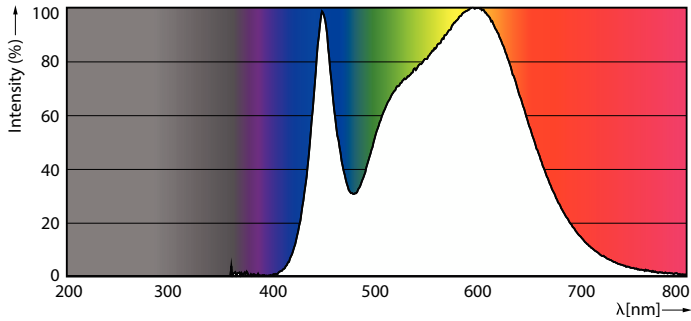

## Photometric data

Spectral Power Distribution Colour - Ecofit LEDtube 1200mm 16W 840 T8